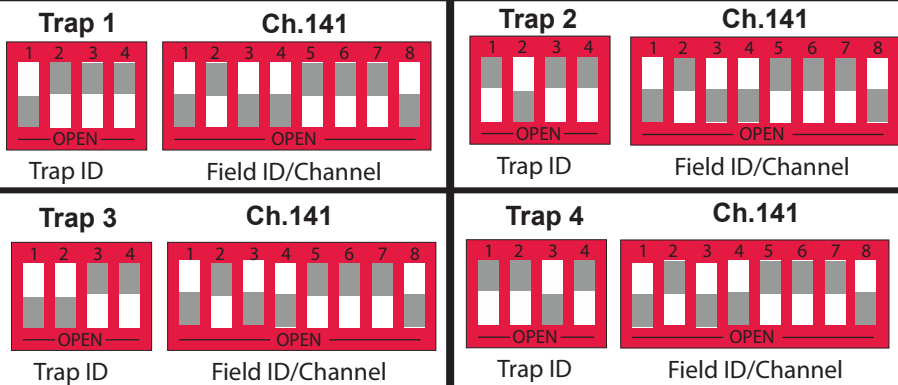

4 TRAP COUNTER

DIP SWITCH SETTINGS

For use with Long Range's wireless **counter systems** and **R4300** receivers

When the switch is pressed flush **TOWARD** the number, it is ON. When the switch is pressed flush **AWAY** from the number, it is OFF.

Counter Transmitter

Receivers

Box ID 5
Ch.132
Trap 1
Trap 2
Trap 3
Trap 4

Box ID 6
Ch.133
Trap 1
Trap 2
Trap 3
Trap 4

Box ID 7
Ch.134
Trap 1
Trap 2
Trap 3
Trap 4

Box ID 8
Ch.135
Trap 1
Trap 2
Trap 3
Trap 4

Box ID 9
Ch.136
Trap 1
Trap 2
Trap 3
Trap 4

Counter Transmitter

Receivers

Box ID 10
Ch.137
Trap 1
Trap 2
Trap 3
Trap 4

Box ID 11
Ch.138
Trap 1
Trap 2
Trap 3
Trap 4

Box ID 12
Ch.139
Trap 1
Trap 2
Trap 3
Trap 4

Box ID 13
Ch.140
Trap 1
Trap 2
Trap 3
Trap 4

Box ID 14
Ch.141
Trap 1
Trap 2
Trap 3
Trap 4

Counter Transmitter

Receivers

Box ID 15
Ch.142
Trap 1
Trap 2
Trap 3
Trap 4

Box ID 16
Ch.143
Trap 1
Trap 2
Trap 3
Trap 4