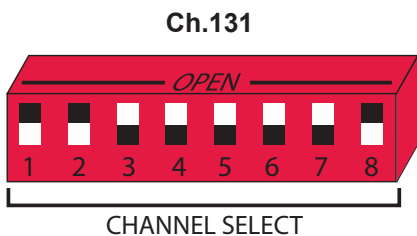

4 TRAP COUNTER

DIP SWITCH SETTINGS

For use with Long Range's wireless **counter systems** and **R4300** receivers

When the switch is pressed flush **TOWARD** the number, it is ON. When the switch is pressed flush **AWAY** from the number, it is OFF.

Counter Transmitter

Receivers

Box ID 1
Ch.128
Trap 1
Trap 2
Trap 3
Trap 4

Box ID 2
Ch.129
Trap 1
Trap 2
Trap 3
Trap 4

Box ID 3
Ch.130
Trap 1
Trap 2
Trap 3
Trap 4

Box ID 4
Ch.131
Trap 1
Trap 2
Trap 3
Trap 4