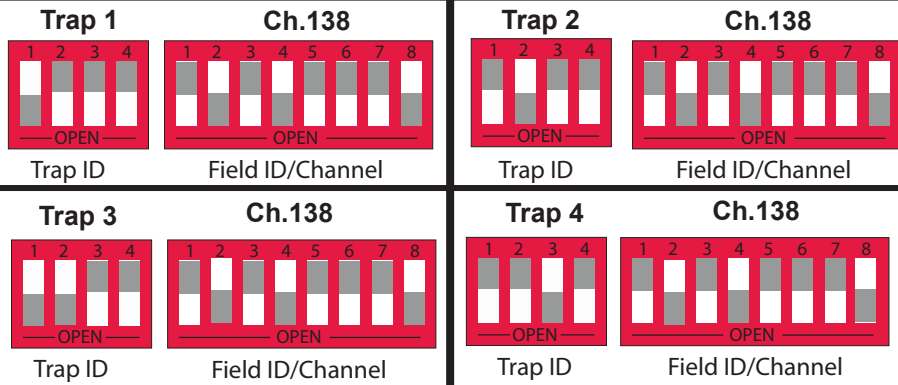

4 TRAP COUNTER

DIP SWITCH SETTINGS

For use with Long Range's wireless **counter systems** and **R4300** receivers

When the switch is pressed flush **TOWARD** the number, it is ON. When the switch is pressed flush **AWAY** from the number, it is OFF.

Counter Transmitter

Receivers

Box ID 5
Ch.132
Trap 1
Trap 2
Trap 3
Trap 4

Box ID 6
Ch.133
Trap 1
Trap 2
Trap 3
Trap 4

Box ID 7
Ch.134
Trap 1
Trap 2
Trap 3
Trap 4

Box ID 8
Ch.135
Trap 1
Trap 2
Trap 3
Trap 4

Box ID 9
Ch.136
Trap 1
Trap 2
Trap 3
Trap 4

Counter Transmitter

Receivers

Box ID 10
Ch.137
Trap 1
Trap 2
Trap 3
Trap 4

Box ID 11
Ch.138
Trap 1
Trap 2
Trap 3
Trap 4

Box ID 12
Ch.139
Trap 1
Trap 2
Trap 3
Trap 4

Box ID 13
Ch.140
Trap 1
Trap 2
Trap 3
Trap 4

Box ID 14
Ch.141
Trap 1
Trap 2
Trap 3
Trap 4

Counter Transmitter

Receivers

Box ID 15
Ch.142
Trap 1
Trap 2
Trap 3
Trap 4

Box ID 16
Ch.143
Trap 1
Trap 2
Trap 3
Trap 4