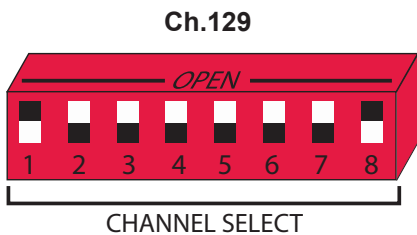

4 TRAP COUNTER

DIP SWITCH SETTINGS

For use with Long Range's wireless **counter systems** and **R4300** receivers

When the switch is pressed flush **TOWARD** the number, it is ON. When the switch is pressed flush **AWAY** from the number, it is OFF.

Counter Transmitter

Receivers

Box ID 1
Ch.128
Trap 1
Trap 2
Trap 3
Trap 4

Box ID 2
Ch.129
Trap 1
Trap 2
Trap 3
Trap 4

Box ID 3
Ch.130
Trap 1
Trap 2
Trap 3
Trap 4

Box ID 4
Ch.131
Trap 1
Trap 2
Trap 3
Trap 4