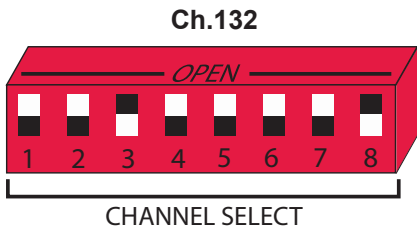

Counter Transmitter

Receivers

Box ID 5
Ch.132
Trap 1
Trap 2
Trap 3
Trap 4