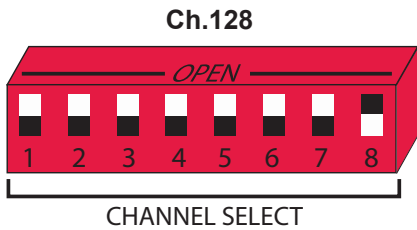

Counter Transmitter

Receivers

Box ID 1
Ch.128
Trap 1
Trap 2
Trap 3
Trap 4