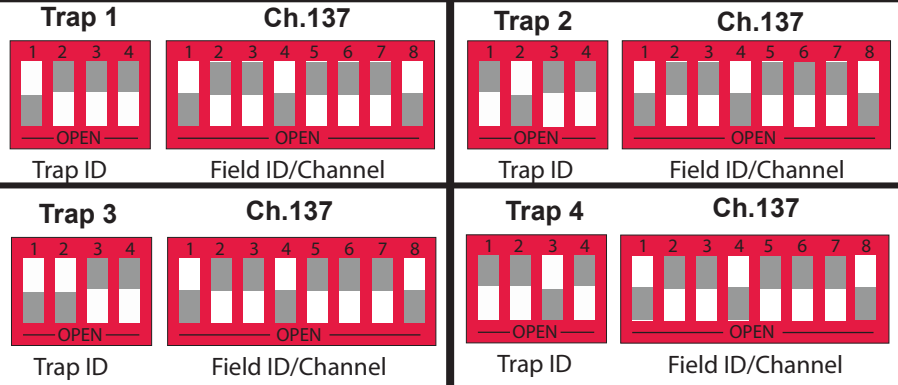

4 TRAP COUNTER

DIP SWITCH SETTINGS

For use with Long Range's wireless **counter systems** and **R4300** receivers

When the switch is pressed flush **TOWARD** the number, it is ON. When the switch is pressed flush **AWAY** from the number, it is OFF.

Counter Transmitter

Receivers

Box ID 1
Ch.128
Trap 1
Trap 2
Trap 3
Trap 4

Box ID 2
Ch.129
Trap 1
Trap 2
Trap 3
Trap 4

Box ID 3
Ch.130
Trap 1
Trap 2
Trap 3
Trap 4

Box ID 4
Ch.131
Trap 1
Trap 2
Trap 3
Trap 4

Counter Transmitter

Receivers

Box ID 5
Ch.132
Trap 1
Trap 2
Trap 3
Trap 4

Box ID 6
Ch.133
Trap 1
Trap 2
Trap 3
Trap 4

Box ID 7
Ch.134
Trap 1
Trap 2
Trap 3
Trap 4

Box ID 8
Ch.135
Trap 1
Trap 2
Trap 3
Trap 4

Box ID 9
Ch.136
Trap 1
Trap 2
Trap 3
Trap 4

Counter Transmitter

Receivers

Box ID 10
Ch.137
Trap 1
Trap 2
Trap 3
Trap 4

Box ID 11
Ch.138
Trap 1
Trap 2
Trap 3
Trap 4

Box ID 12
Ch.139
Trap 1
Trap 2
Trap 3
Trap 4