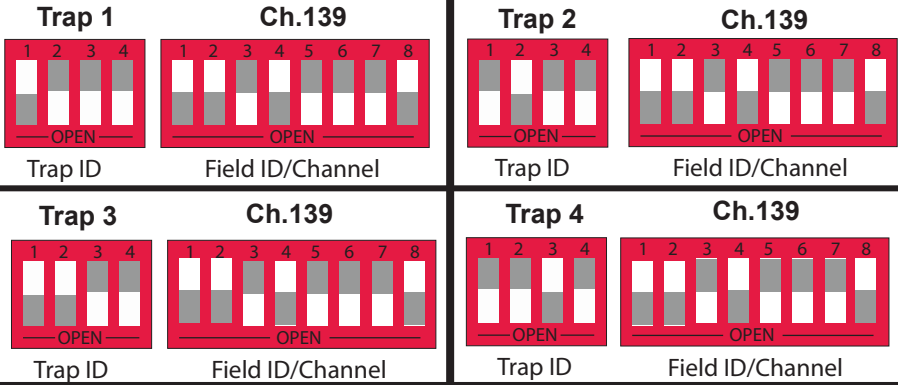

4 TRAP COUNTER

DIP SWITCH SETTINGS

For use with Long Range's wireless **counter systems** and **R4300** receivers

When the switch is pressed flush **TOWARD** the number, it is ON. When the switch is pressed flush **AWAY** from the number, it is OFF.

Counter Transmitter

Receivers

Box ID 5
Ch.132
Trap 1
Trap 2
Trap 3
Trap 4

Box ID 6
Ch.133
Trap 1
Trap 2
Trap 3
Trap 4

Box ID 7
Ch.134
Trap 1
Trap 2
Trap 3
Trap 4

Box ID 8
Ch.135
Trap 1
Trap 2
Trap 3
Trap 4

Box ID 9
Ch.136
Trap 1
Trap 2
Trap 3
Trap 4

Counter Transmitter

Receivers

Box ID 10
Ch.137
Trap 1
Trap 2
Trap 3
Trap 4

Box ID 11
Ch.138
Trap 1
Trap 2
Trap 3
Trap 4

Box ID 12
Ch.139
Trap 1
Trap 2
Trap 3
Trap 4