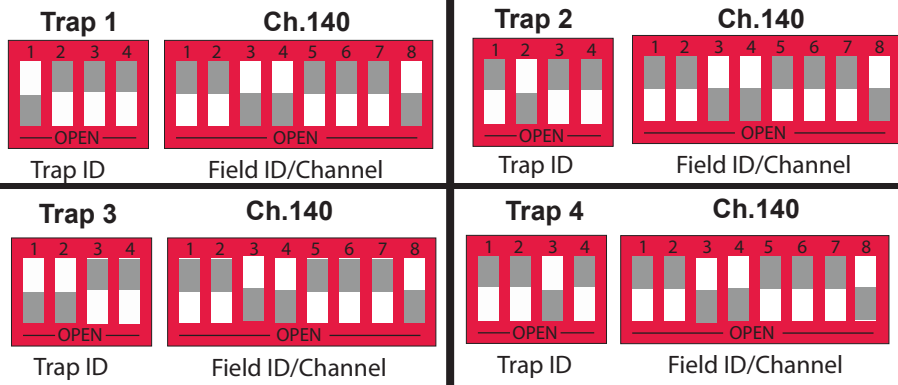

4 TRAP COUNTER

DIP SWITCH SETTINGS

For use with Long Range's wireless **counter systems** and **R4300** receivers

When the switch is pressed flush **TOWARD** the number, it is ON. When the switch is pressed flush **AWAY** from the number, it is OFF.

Counter Transmitter

Receivers

Box ID 5
Ch.132
Trap 1
Trap 2
Trap 3
Trap 4

Box ID 6
Ch.133
Trap 1
Trap 2
Trap 3
Trap 4

Box ID 7
Ch.134
Trap 1
Trap 2
Trap 3
Trap 4

Box ID 8
Ch.135
Trap 1
Trap 2
Trap 3
Trap 4

Box ID 9
Ch.136
Trap 1
Trap 2
Trap 3
Trap 4

Counter Transmitter

Receivers

Box ID 10
Ch.137
Trap 1
Trap 2
Trap 3
Trap 4

Box ID 11
Ch.138
Trap 1
Trap 2
Trap 3
Trap 4

Box ID 12
Ch.139
Trap 1
Trap 2
Trap 3
Trap 4

Box ID 13
Ch.140
Trap 1
Trap 2
Trap 3
Trap 4

Box ID 14
Ch.141
Trap 1
Trap 2
Trap 3
Trap 4

Counter Transmitter

Receivers

Box ID 15
Ch.142
Trap 1
Trap 2
Trap 3
Trap 4

Box ID 16
Ch.143
Trap 1
Trap 2
Trap 3
Trap 4