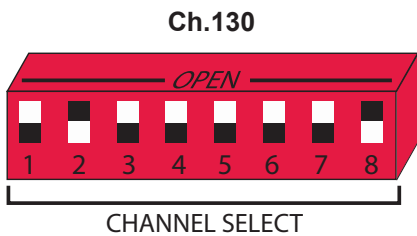

4 TRAP COUNTER

DIP SWITCH SETTINGS

For use with Long Range's wireless **counter systems** and **R4300** receivers

When the switch is pressed flush **TOWARD** the number, it is ON. When the switch is pressed flush **AWAY** from the number, it is OFF.

Counter Transmitter

Receivers

Box ID 1
Ch.128
Trap 1
Trap 2
Trap 3
Trap 4

Box ID 2
Ch.129
Trap 1
Trap 2
Trap 3
Trap 4

Box ID 3
Ch.130
Trap 1
Trap 2
Trap 3
Trap 4

Box ID 4
Ch.131
Trap 1
Trap 2
Trap 3
Trap 4